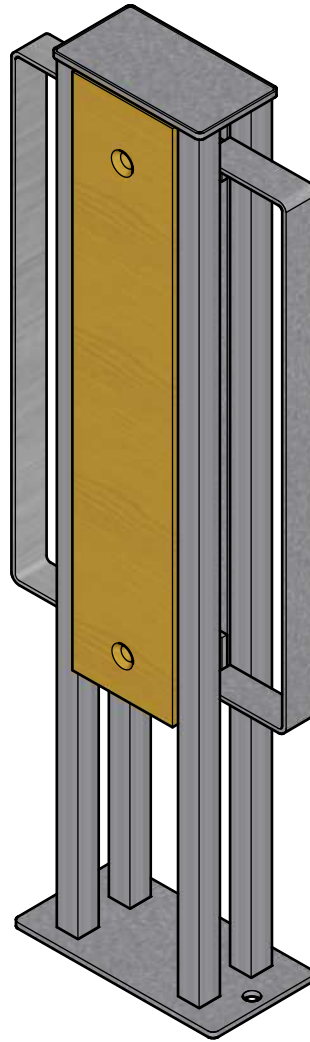

Wishbone
site furnishings

WISHBONE SITE FURNISHINGS

210-27090 GLOUCESTER WAY LANGLEY, BC

DWG. TITLE: BAYVIEW BIKE RACK

REVISION: 17/09/20 R:00

MATERIAL:
ALUMINUM

DWG. NO.
DWSBBN17092000

DRAWN BY:
GARY PARMAR

PATTERN NO.
N/A

MODEL NO.
BVBPR-37

SCALE:
1:12

SHEET:
1 OF 2

DATE:
17 SEP 20

WISHBONE SITE FURNISHINGS

210-27090 GLOUCESTER WAY LANGLEY, BC

DWG. TITLE: BAYVIEW BIKE RACK

REVISION: 17/09/20 R:00

MATERIAL:
ALUMINUM

DWG. NO.
DWSBBN17092000

DRAWN BY:
GARY PARMAR

PATTERN NO.
N/A

MODEL NO.
BVBPR-37

SCALE:
AS SHOWN

SHEET:
2 OF 2